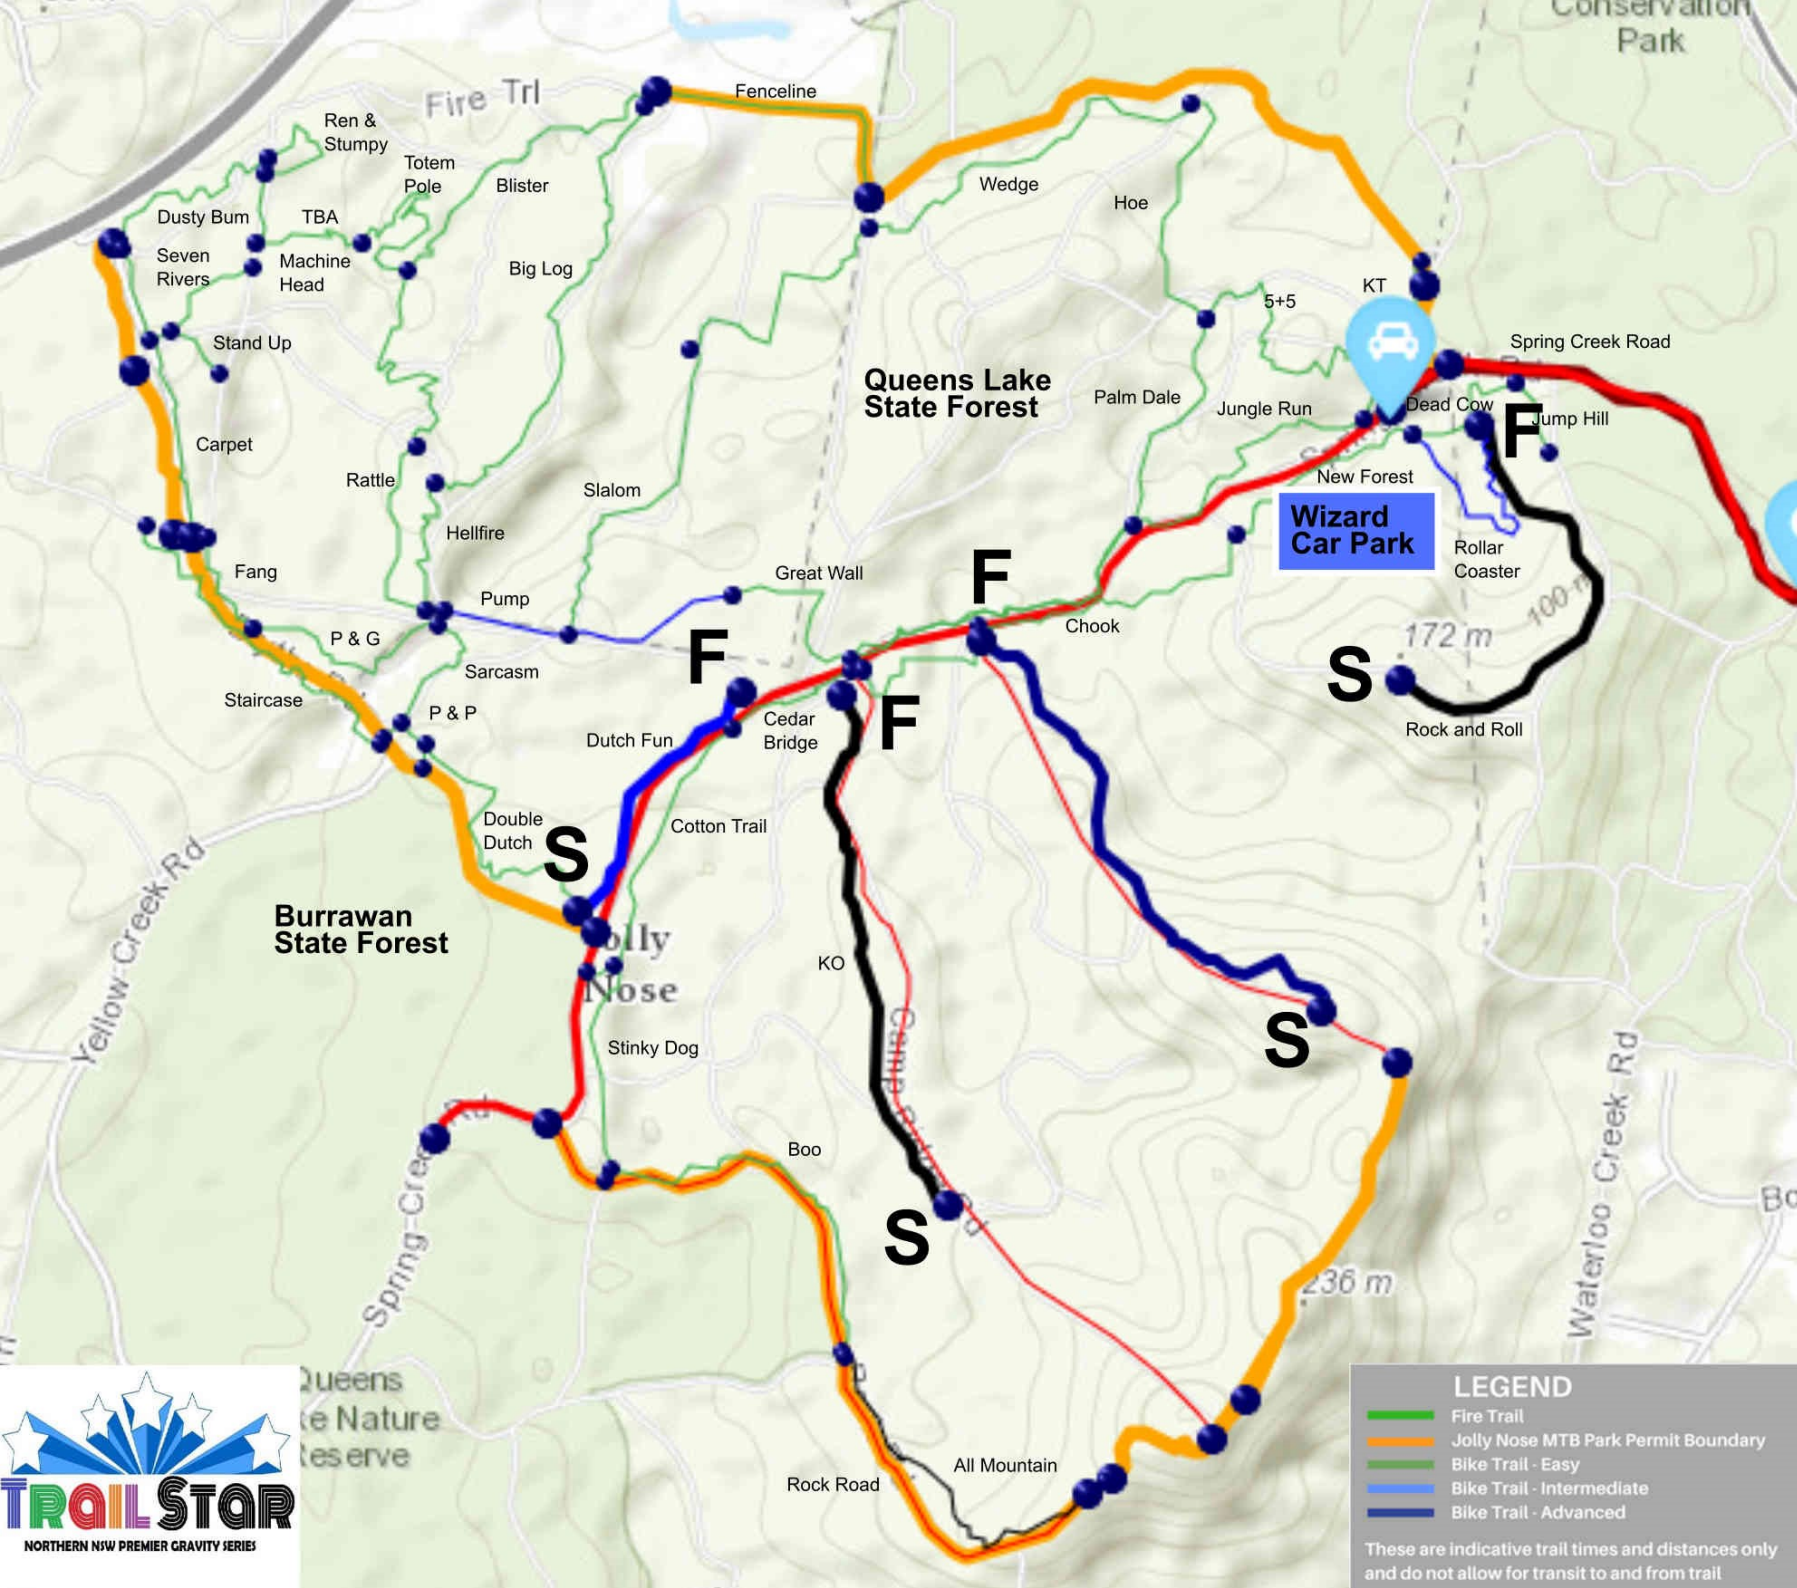

Jolly Nose

MOUNTAIN BIKE PARK

BONNY HILLS, NSW

EASY	Trail name	Distance (one way)
	G&M5+5	1000m
	Big Log	1400m
	Blister	1900m
	Boo	1100m
	Carpet	900m
	Cedar Bridge	400m
	Chook	1400m
	Cotton Trail	800m
	Dead Cow	400m
	Double Dutch	1000m
	Dusty Bum	600m
	Fang	300m
	Fenceline	800m
	Great Wall	600m
	G & M	800m
	Hellfire	500m
	Hoe	800m
	Jump Hill	200m
	Jungle Run	2900m
	KT	500m
	Machine Head	300m
	New Forest	600m
	P & G	600m
	P & P	100m
	Palm Dale	700m
	Rattle	600m
	Ren & Stumpy	400m
	Sarcasm	500m
	Seven Rivers	400m
	Slalom	1000m
	Stand Up	200m
	Staircase	1100m
	Stinky Dog	600m
	TBA	200m
	Totem Pole	800m
	Wedge	1100m

INTERMEDIATE	Trail name	Distance (one way)
	DutchFun	800m
	Pump	800m
	Rollar Coaster	900m
	KO	1500m
	Rock and Roll	1300m

ADV.	Trail name	Distance (one way)
	All Mountain	1100m

LEGEND

- Fire Trail
- Jolly Nose MTB Park Permit Boundary
- Bike Trail - Easy
- Bike Trail - Intermediate
- Bike Trail - Advanced

These are indicative trail times and distances only and do not allow for transit to and from trail